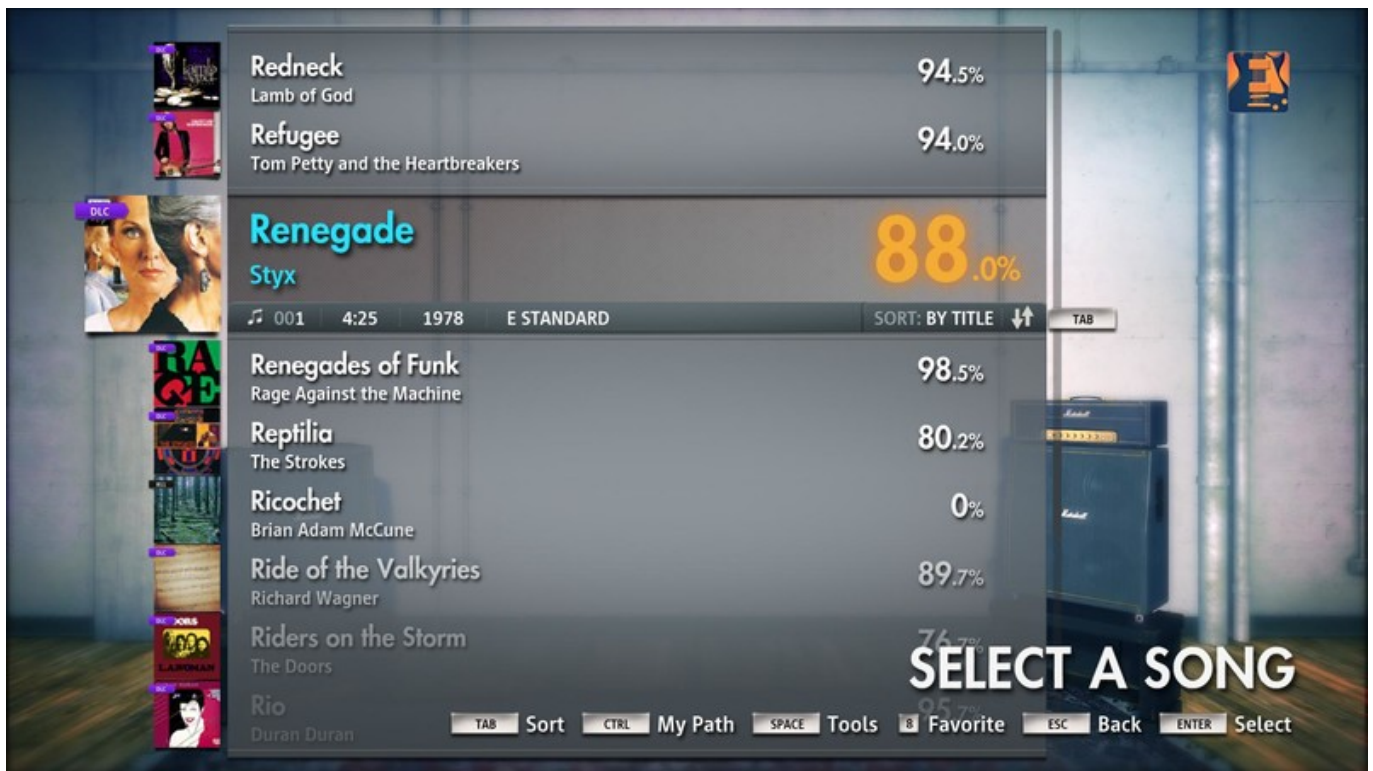

Trainz Route: Brazemore Yard Manual Activation Unlock Code And Serial

Download ->>> <http://bit.ly/2JovihV>

About This Content

NOTE: This DLC product requires Trainz A New Era SP2 or higher.

The Brazemore Yard has fantastic track work that hugs lush rolling hills to give the feeling of driving through the countryside.

There are two main yards joined by a central tunnel or by venturing around the figure 8 loop. Whichever way you decide to travel this route, you are sure to have a great Model Railroadz experience.

Route Creator: eso